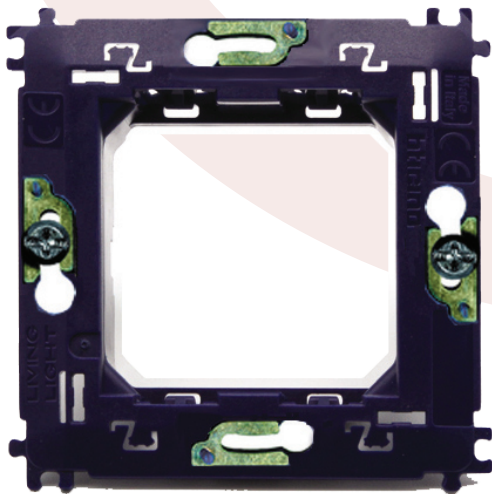

Component : VMBGP1S(W/B) - VMBGPF(S/c)

Cover plate for Bticino® Livinglight*

Fits in VMBGPFS or VMBGPFC frame

VMBGP1SW

VMBGP1SB

Frames for Velbus Glass panel series

For standard wall boxes, claw version
Identical to Bticino® type LN4702GL

VMBGPFS

For standard wall boxes, screw version
Identical to Bticino® type LN4702

VMBGPFC