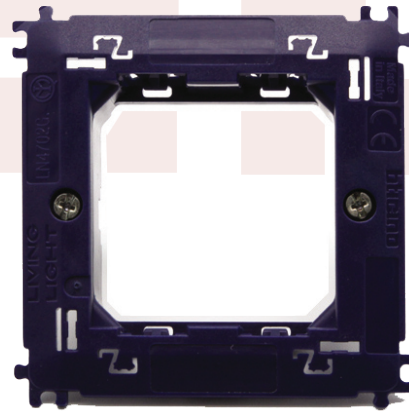

Component : VMBGP1S(W/B) - VMBGPF(S/c)

Cover plate for Bticino® Livinglight*

Fits in VMBGPFS or VMBGPFC frame

VMBGP1SW

VMBGP1SB

Frames for Velbus Glass panel series

For standard wall boxes, claw version
Identical to Bticino® type LN4702GL

VMBGPFS

For standard wall boxes, screw version
Identical to Bticino® type LN4702

VMBGPFC